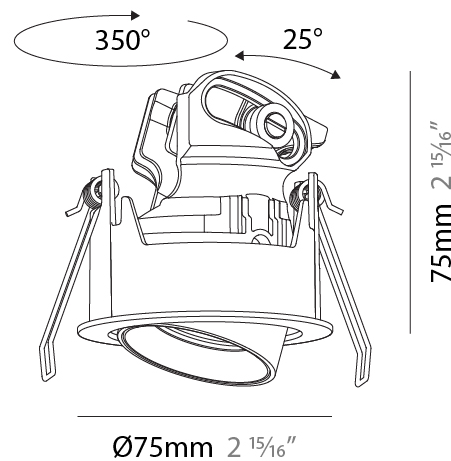

PHYSICAL

Shape: Round
Diameter (mm): 75
Diameter (in): 2 15/16
Height (mm): 75
Height (in): 2 15/16
Ceiling Thickness (mm): 1 - 25
Ceiling Thickness (in): 1/16 - 1
Min. Recessing Depth (mm): 85
Min. Recessing Depth (in): 3 3/8
Light Distribution: Downlight
Fixture Finish: [SSR / BKV / CWI / CRY / HAB / UFT / ITA / RUA / FTG / MYG / LOD / PUS / FRO / FUP / KIA / POP / BLS / SPG / MEY / GOH / GUM / CHC / COM / ABZ / JAG / OBR / MOS / ROR](#)
Fixture Material: Aluminum
Cut-out Measurements: D. 68mm / 2 11/16"
Upon Request: Unique Sizes Unique Ceiling Thickness

ELECTRICAL

Lamp Type: LED (Zhaga Standard)
Input Wattage (W): 11
Total Output Wattage (W): 10
Dimming: Tri-Mode (Non-Dimming and Phase Dimming (120Vac only) and 0-10V Dimming)
Driver Included: No
Driver Location: Recessed Housing
Driver Type: Constant Current - 120Vac
Driver Class: Class 2
Housing: See Components
Input Voltage (V): 120 - 277
Constant Current (MA): 500

LED

Number of LEDs: 1
Color Temperature (°K): [2700 / 3000 / 3500 / 4000](#)
Max. Delivered Lumen (lm): 812 / 860 / 892 / 911
Nominal Lumen (lm): 1141 / 1194 / 1238 / 1266
CRI: >90 CRI
Lamp Life (hrs): 50000

OPTICAL

Reflector: [22 / 38 / 48](#)
Adjustability: Rotational 350° / Tilt 25°
Upon Request: Special Beam Angles

RATINGS AND CERTIFICATIONS

Certified By: Certified for North American Standards
IP rating: IP40